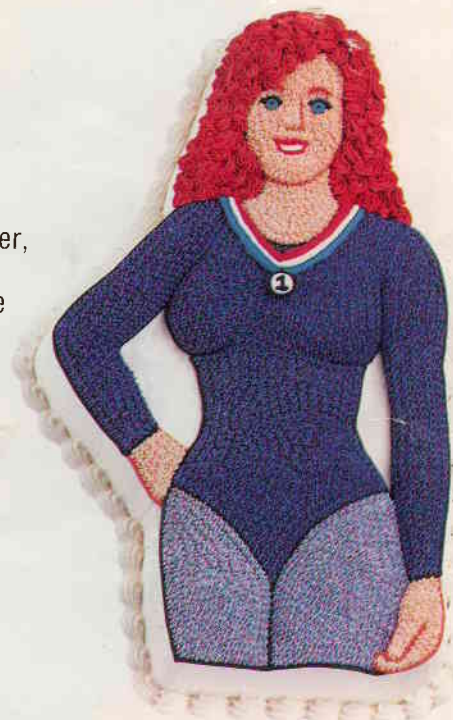

▶ **Gymnast**

Tips 3, 16, 21 and Copper, Terra Cotta, Violet, Christmas Red, Sky Blue and Black Icing Colors.